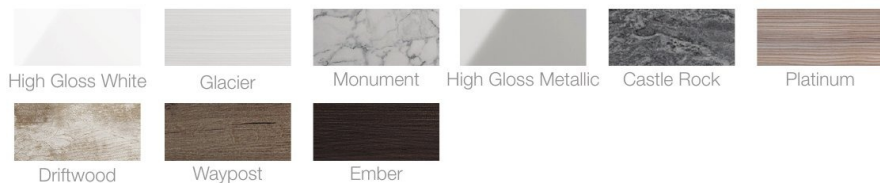

Available in the following colors:

Matte White

High Gloss White

Glacier

Monument

Matte Gray

High Gloss Metallic

Platinum

Shown here with **MANHATTAN Matte White**

Manhattan Monument

A chic and distinctive marble effect melamine slab door that features a 'satin touch' ultra-matte lacquer finish.

Available in the following colors:

Ontario Waypost

Exceptional detail and 3D texture in a stunning Waypost finish with a sleek low profile inset handle.

Available in the following colors:

Manhattan Ember

Exceptional detail and 3D texture in a stunning Ember finish with a modern slab door.

Available in the following colors:

- | | | | | | | |
|---|---|---|--|---|---|---|
|  |  |  |  |  |  |  |
| Shell White | Radiant White | Whitewash | Shoreline Gray | Rustic Gray | Dark Ash | Weatherwood |
|  |  |  |  |  |  |  |
| Bluff Beige | River Sand | Teak | Dock Brown | Mahogany | Pitch Black | Reef Blue |