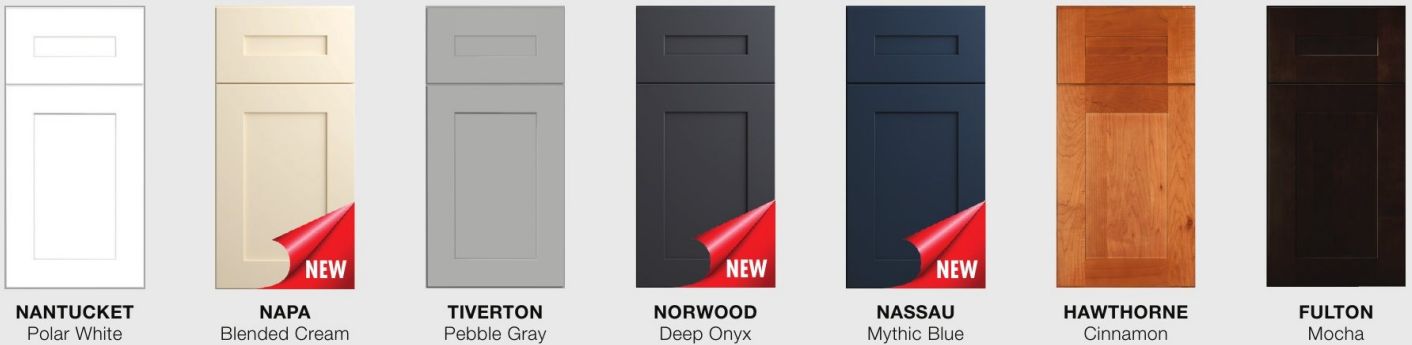

Available in the following colors:

- 

Nantucket
Polar White
- 

Napa
Blended Cream
- 

Tiverton
Pebble Gray
- 

Norwood
Deep Onyx
- 

Nassau
Mythic Blue
- 

Hawthorne
Cinnamon
- 

Available in the following colors:

Waterford Vivid White

Wembley Valley Gray

Brighton Polar White

The precise profiles of mitered frames and raised panels are showcased in a crisp white painted finish.

Available in the following colors:

Brighton Polar White

Full Overlay Door Styles and Finishes

All Wood Semi-Custom cabinets feature 'Full Overlay' doors and drawer fronts. This means that they fully overlay the face frame of the cabinet, to create a more contemporary seamless appearance. Our full-extension drawers are crafted from solid hardwood with dovetail carpentry joints. 'Soft Close' doors and drawers are standard on most cabinets.

SHAKER RECESSED PANEL

This shaker door style with crisp lines and simple detail is perfect in any kitchen from country to casual contemporary.

MITER FRAME RAISED PANEL

The precise profiles of mitered door frames and raised panels are showcased in a variety of finishes for any taste.