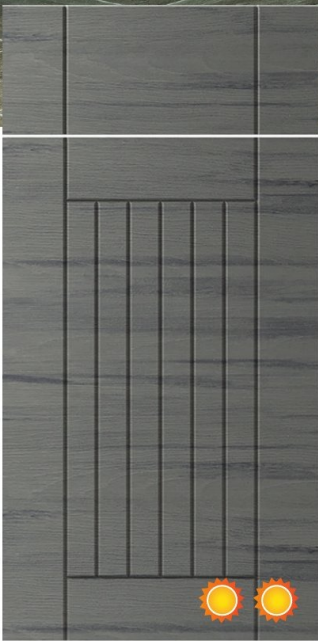

Available in the following colors:

- | | | | | | | |
|---|---|---|--|---|---|---|
|  |  |  |  |  |  |  |
| Shell White | Radiant White | Whitewash | Shoreline Gray | Rustic Gray | Dark Ash | Weatherwood |
|  |  |  |  |  |  |  |
| Bluff Beige | River Sand | Teak | Dock Brown | Mahogany | Pitch Black | Reef Blue |

Dock Brown

Mahogany

Pitch Black

Reef Blue

Daytona Dark Ash

Our Cottage inspired doors with extended stiles in Dark Ash will give a contemporary but rustic feel to your deck or patio.

Available in the following colors:

- 

Shell White
- 

Whitewash
- 

Shoreline Gray
- 

Dark Ash
- 

Weatherwood
- 

Bluff Beige
- 

Teak
- 