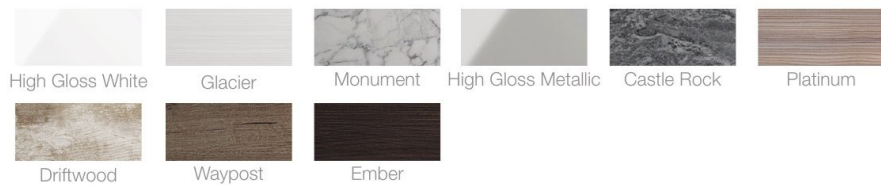

Available in the following colors:

Matte White

High Gloss White

Glacier

Monument

Matte Gray

High Gloss Metallic

Platinum

Castle Rock

Driftwood

Waypost

Ember

Shown here with accents of High Gloss White

Ontario Driftwood

Exceptional detail and 3D texture in a stunning Driftwood finish with a sleek low profile inset handle.

Available in the following colors:

Ontario Waypost

Exceptional detail and 3D texture in a stunning Waypost finish with a sleek low profile inset handle.

Available in the following colors:

Manhattan Ember

Exceptional detail and 3D texture in a stunning Ember finish with a modern slab door.

Available in the following colors:

- | | | | | | | |
|---|---|---|--|---|---|---|
|  |  |  |  |  |  |  |
| Shell White | Radiant White | Whitewash | Shoreline Gray | Rustic Gray | Dark Ash | Weatherwood |
|  |  |  |  |  |  |  |
| Bluff Beige | River Sand | Teak | Dock Brown | Mahogany | Pitch Black | Reef Blue |