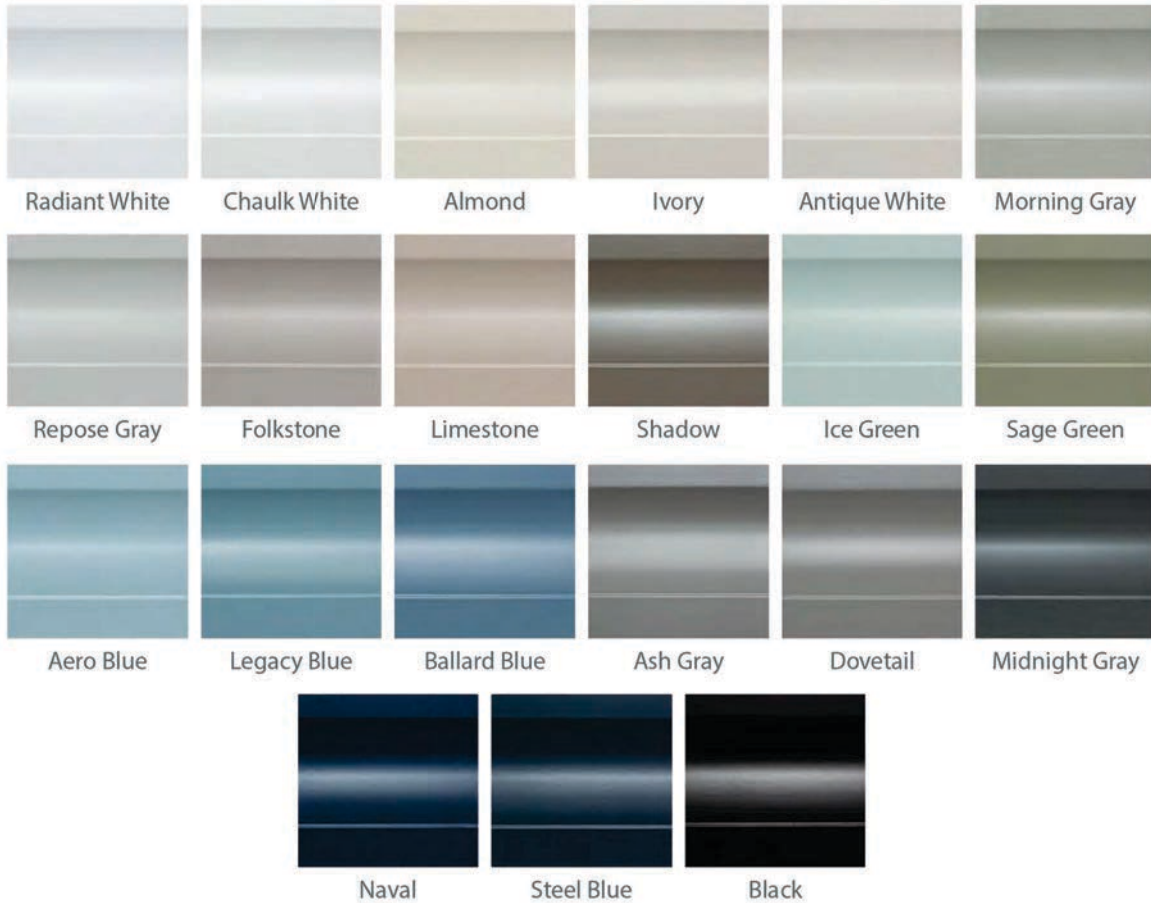

Guayana — E

Olmo — E

Roble - Frappe — C

Textil - Plata — E

Supermatte

Blanco — E

Antracita — E

Basalto — E

Marana

- Foil

Mojave

- Painted MDF

also available in the Presidential Collection

PRESIDENTIAL COLLECTION

- Face Frame
- 100% Wood
- 17 Door Styles
- 5 Door Panel Options
- Oak, Maple & Cherry
- 17 Standard Stain Colors
- 21 Standard Paint Colors
- 4 Glaze Colors
- Full Overlay Standard
- Soft Close Hinge Standard
- 5 Piece or Slab Drawer Front Option
- Dovetail Soft Close Standard

Delray
FP • SRRP • BP • RP-B • RP-C

Destin
FP • SRRP

STAIN OPTIONS

WOOD SPECIES

STANDARD MAPLE STAIN OPTIONS

STANDARD CHERRY STAIN OPTIONS

STANDARD OAK STAIN OPTIONS

PAINT OPTIONS