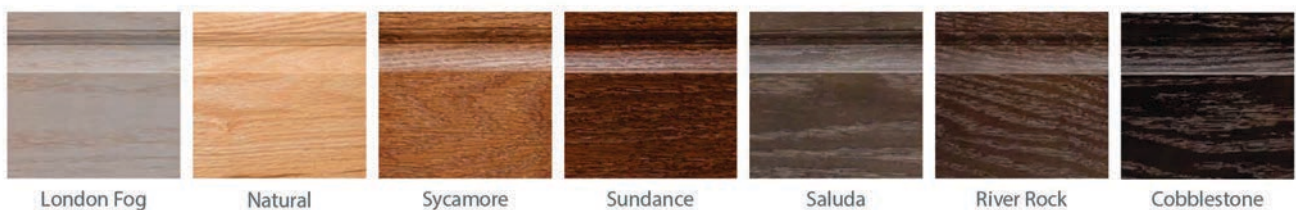

Marana

- Foil

Mojave

- Painted MDF

also available in the Presidential Collection

PRESIDENTIAL COLLECTION

- Face Frame
- 100% Wood
- 17 Door Styles
- 5 Door Panel Options
- Oak, Maple & Cherry
- 17 Standard Stain Colors
- 21 Standard Paint Colors
- 4 Glaze Colors
- Full Overlay Standard
- Soft Close Hinge Standard
- 5 Piece or Slab Drawer Front Option
- Dovetail Soft Close Standard

Delray
FP • SRRP • BP • RP-B • RP-C

Destin
FP • SRRP

STAIN OPTIONS

WOOD SPECIES

STANDARD MAPLE STAIN OPTIONS

STANDARD CHERRY STAIN OPTIONS

STANDARD OAK STAIN OPTIONS

PAINT OPTIONS