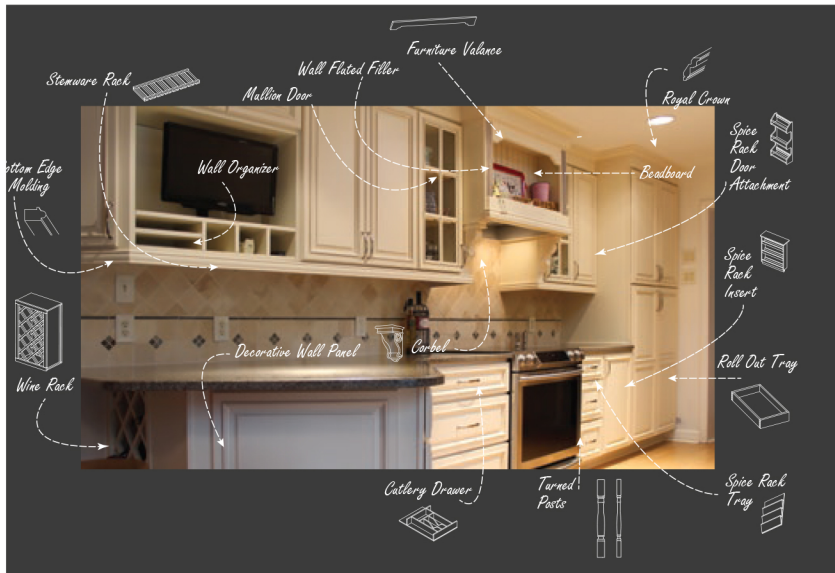

IF YOU CAN DREAM IT, WE CAN DESIGN IT

With over 1,000 different accessory options, we offer all the tools to complete your perfect kitchen! You can count on us to consistently deliver thoughtfully engineered, quality cabinets every time. Add to that our five year limited warranty, high quality materials, and exceptional service.