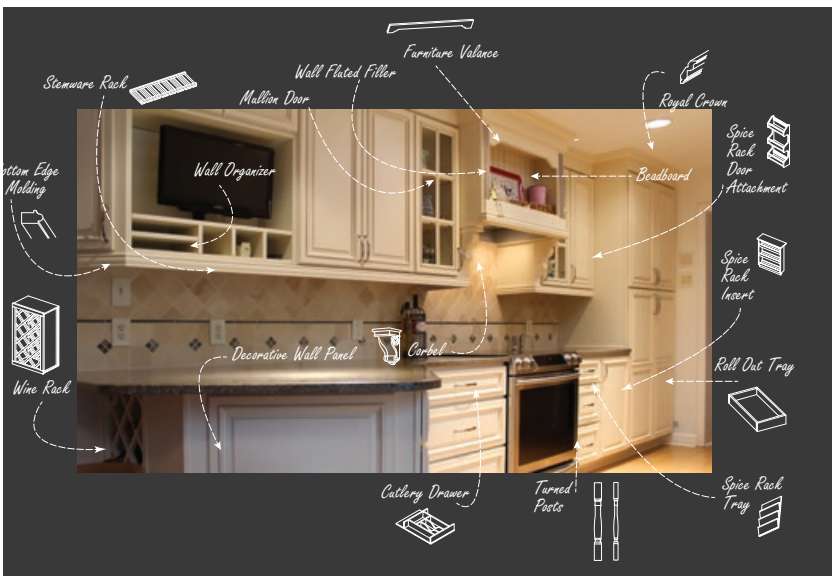

WHITE

ESPRESSO

CREME

TATTON

Style at a budget-friendly price.

IF YOU CAN DREAM IT, WE CAN DESIGN IT

With over 1,000 different accessory options, we offer all the tools to complete your perfect kitchen! You can count on us to consistently deliver thoughtfully engineered, quality cabinets every time. Add to that our five year limited warranty, high quality materials, and exceptional service.